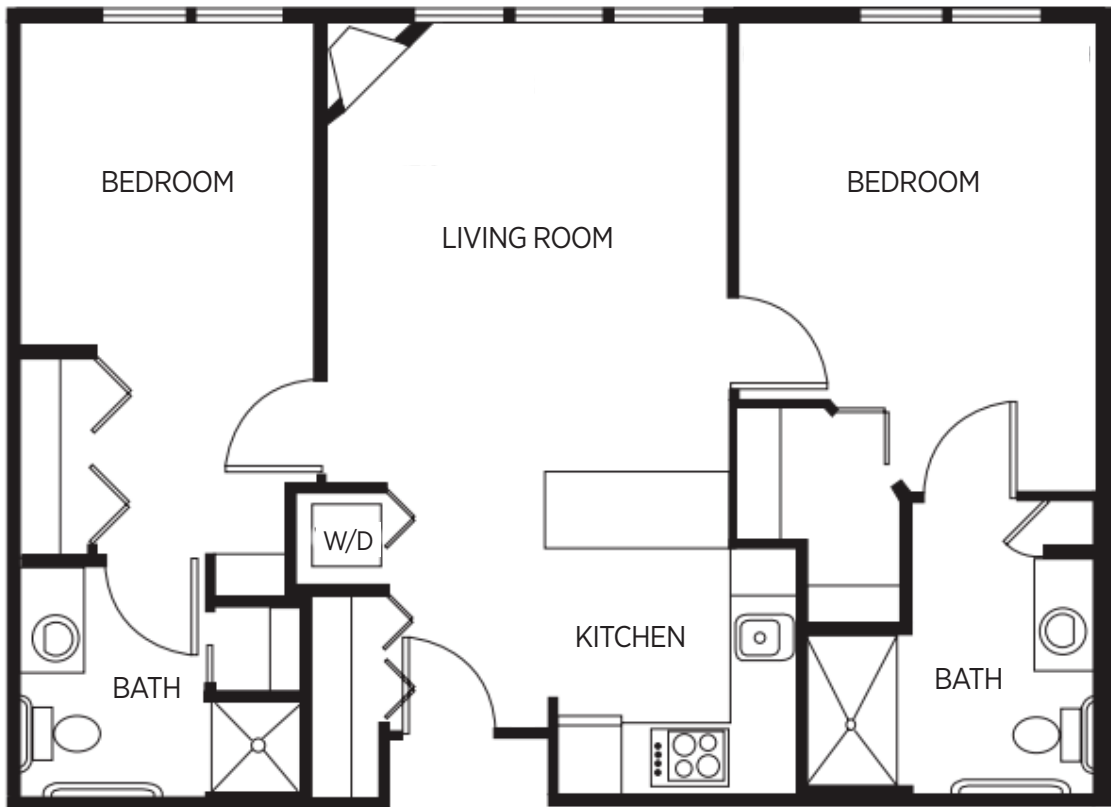

# MIRAMONT POINTE

Senior Living

## The Seaside

**Two Bedroom/Two Bath - 900 sq ft**

Floor plans are for general reference only and are not to scale.

## The Sherwood

**Two Bedroom/Two Bath - 950 sq ft**

Floor plans are for general reference only and are not to scale.

## The Sheridan

Two Bedroom/Two Bath/Den - 1050 sq ft

Floor plans are for general reference only and are not to scale.