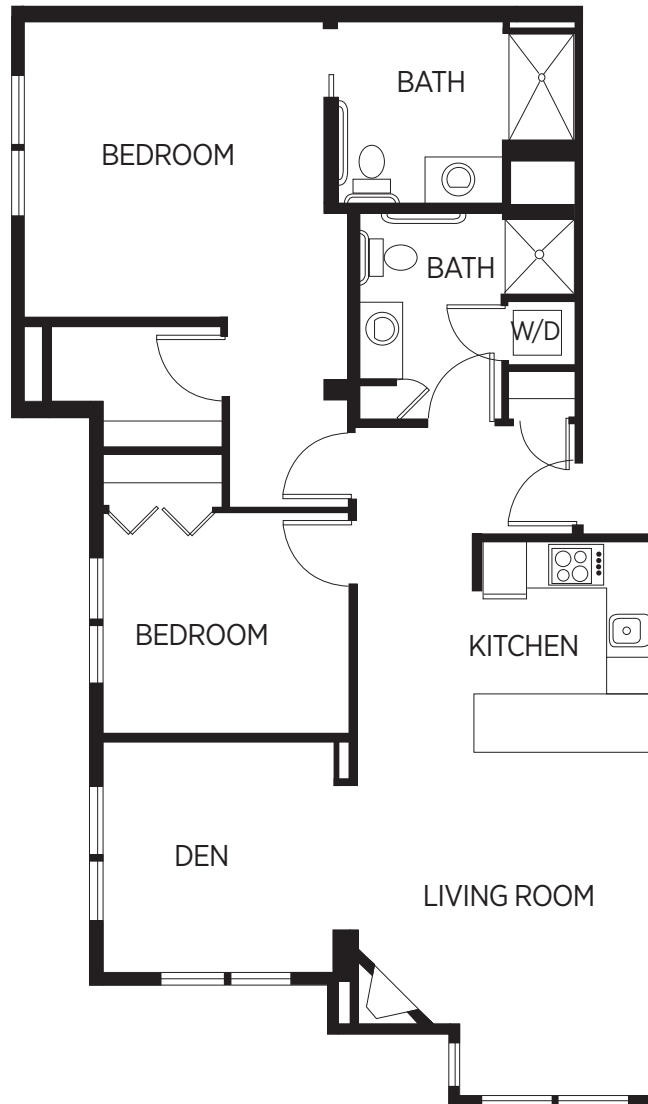

## The Seaside

**Two Bedroom/Two Bath - 900 sq ft**

Floor plans are for general reference only and are not to scale.

## The Sherwood

**Two Bedroom/Two Bath - 950 sq ft**

Floor plans are for general reference only and are not to scale.

## The Sheridan

Two Bedroom/Two Bath/Den - 1050 sq ft

Floor plans are for general reference only and are not to scale.

## The Silverton

**Two Bedroom/Two Bath - 1200 sq ft**

Floor plans are for general reference only and are not to scale.