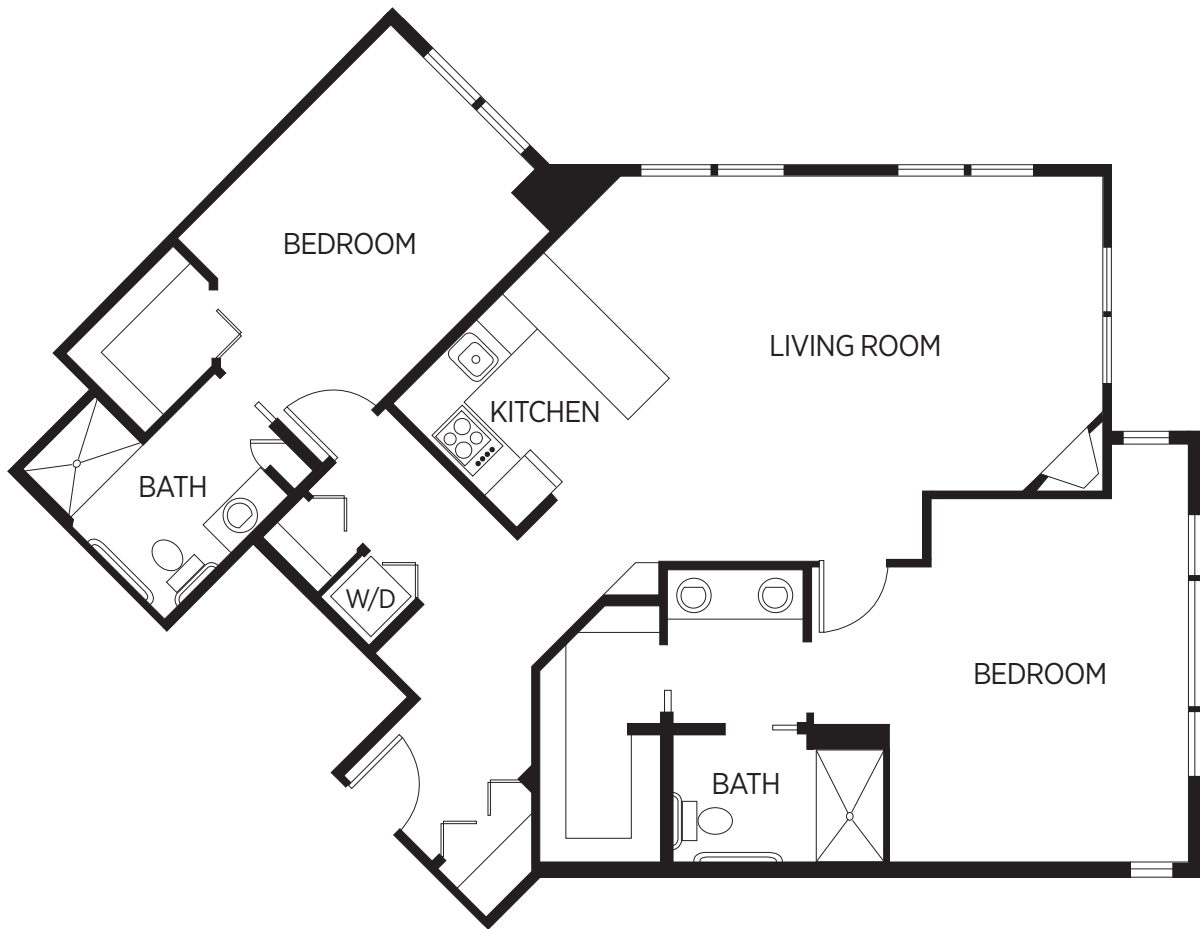

## The Seaside

**Two Bedroom/Two Bath - 900 sq ft**

Floor plans are for general reference only and are not to scale.

## The Sherwood

**Two Bedroom/Two Bath - 950 sq ft**

Floor plans are for general reference only and are not to scale.

## The Sheridan

Two Bedroom/Two Bath/Den - 1050 sq ft

Floor plans are for general reference only and are not to scale.

## The Silverton

**Two Bedroom/Two Bath - 1200 sq ft**

Floor plans are for general reference only and are not to scale.