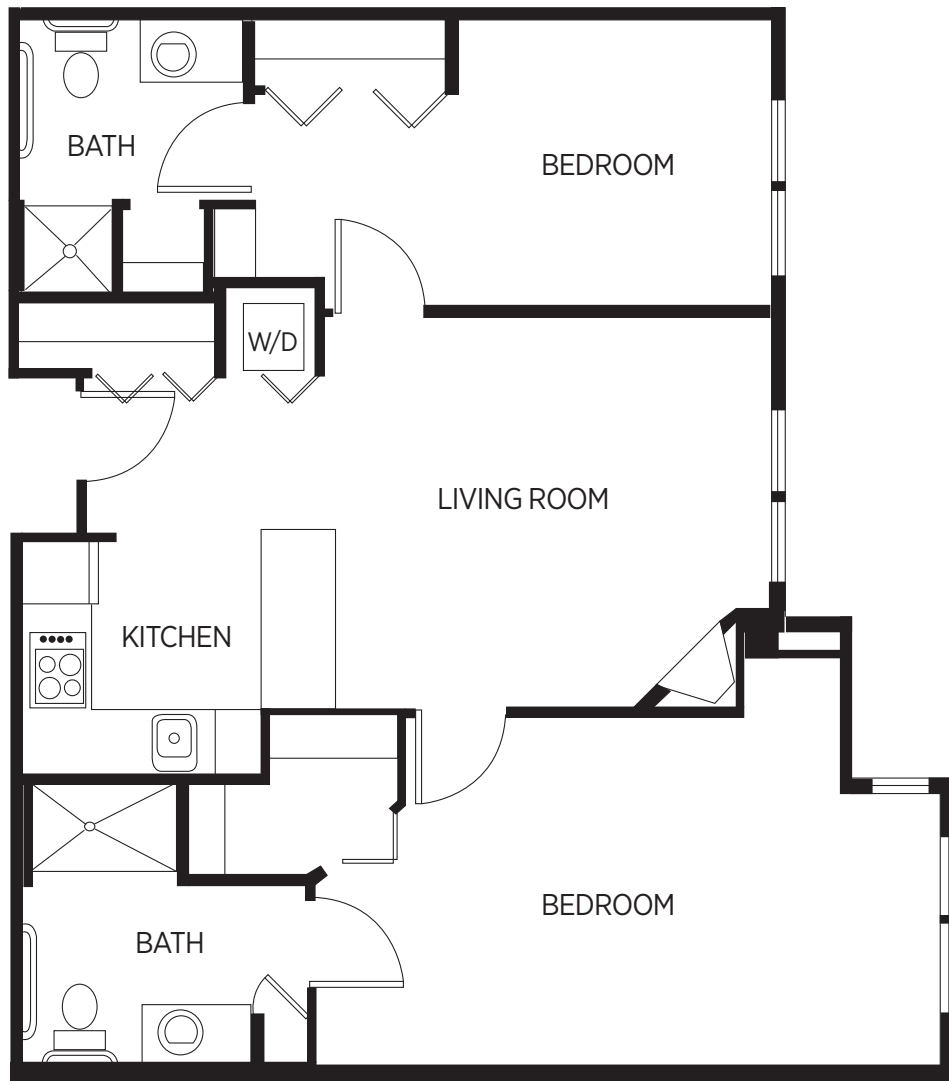

## The Seaside

**Two Bedroom/Two Bath - 900 sq ft**

Floor plans are for general reference only and are not to scale.

## The Sherwood

**Two Bedroom/Two Bath - 950 sq ft**

Floor plans are for general reference only and are not to scale.

## The Sheridan

Two Bedroom/Two Bath/Den - 1050 sq ft

Floor plans are for general reference only and are not to scale.

## The Silverton

**Two Bedroom/Two Bath - 1200 sq ft**

Floor plans are for general reference only and are not to scale.