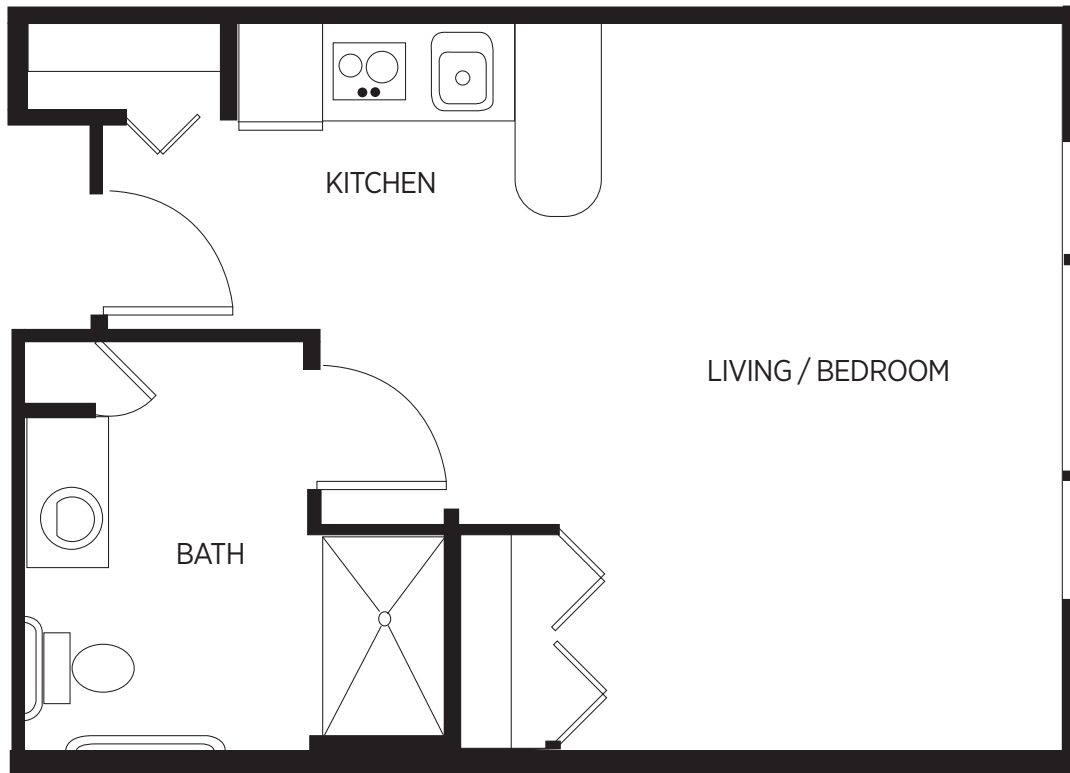

# MIRAMONT POINTE

Senior Living

## The Vancouver

Studio - 410 sq ft

Floor plans are for general reference only and are not to scale.

## The Veneta Studio - 500 sq ft

Floor plans are for general reference only and are not to scale.

## The Veronia

Studio - 550 sq ft

Floor plans are for general reference only and are not to scale.