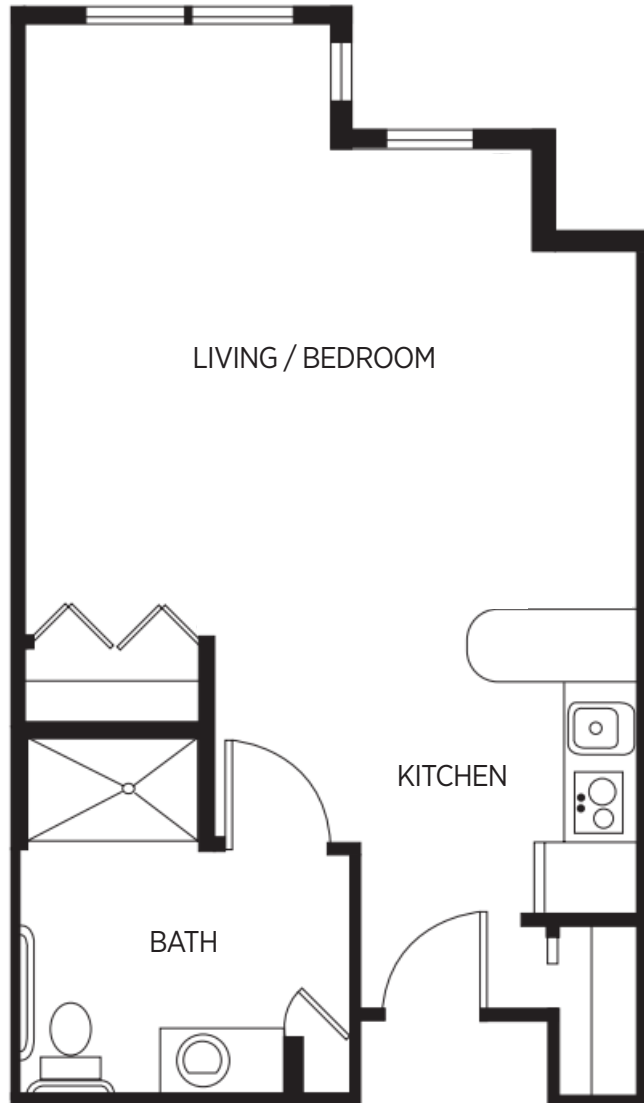

## The Vancouver

Studio - 410 sq ft

Floor plans are for general reference only and are not to scale.

# MIRAMONT POINTE

Senior Living

## The Veneta Studio - 500 sq ft

Floor plans are for general reference only and are not to scale.

## The Veronia

Studio - 550 sq ft

Floor plans are for general reference only and are not to scale.