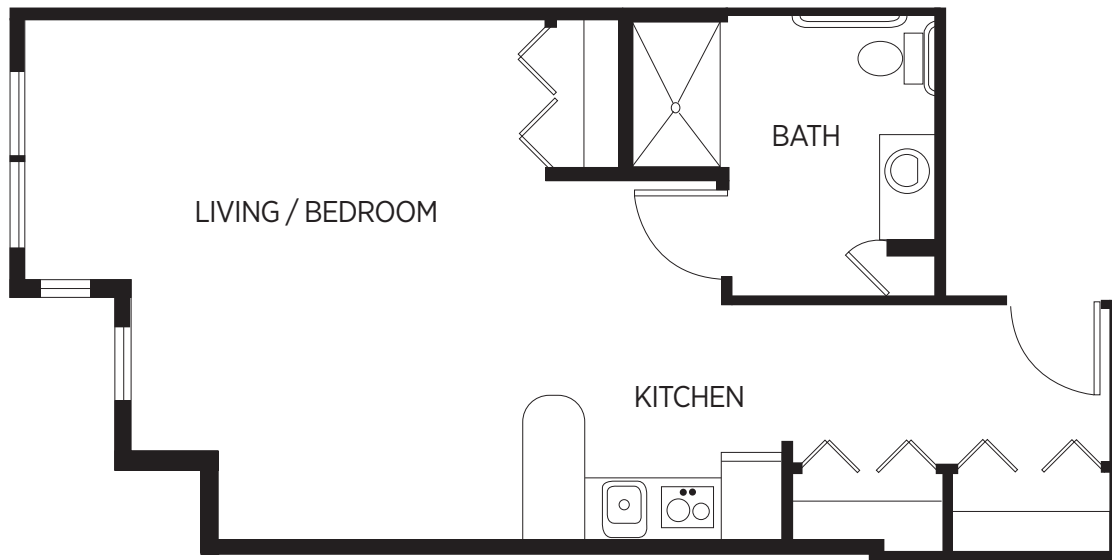

## The Vancouver

Studio - 410 sq ft

Floor plans are for general reference only and are not to scale.

# MIRAMONT POINTE

Senior Living

## The Veneta Studio - 500 sq ft

Floor plans are for general reference only and are not to scale.

## The Veronia

Studio - 550 sq ft

Floor plans are for general reference only and are not to scale.