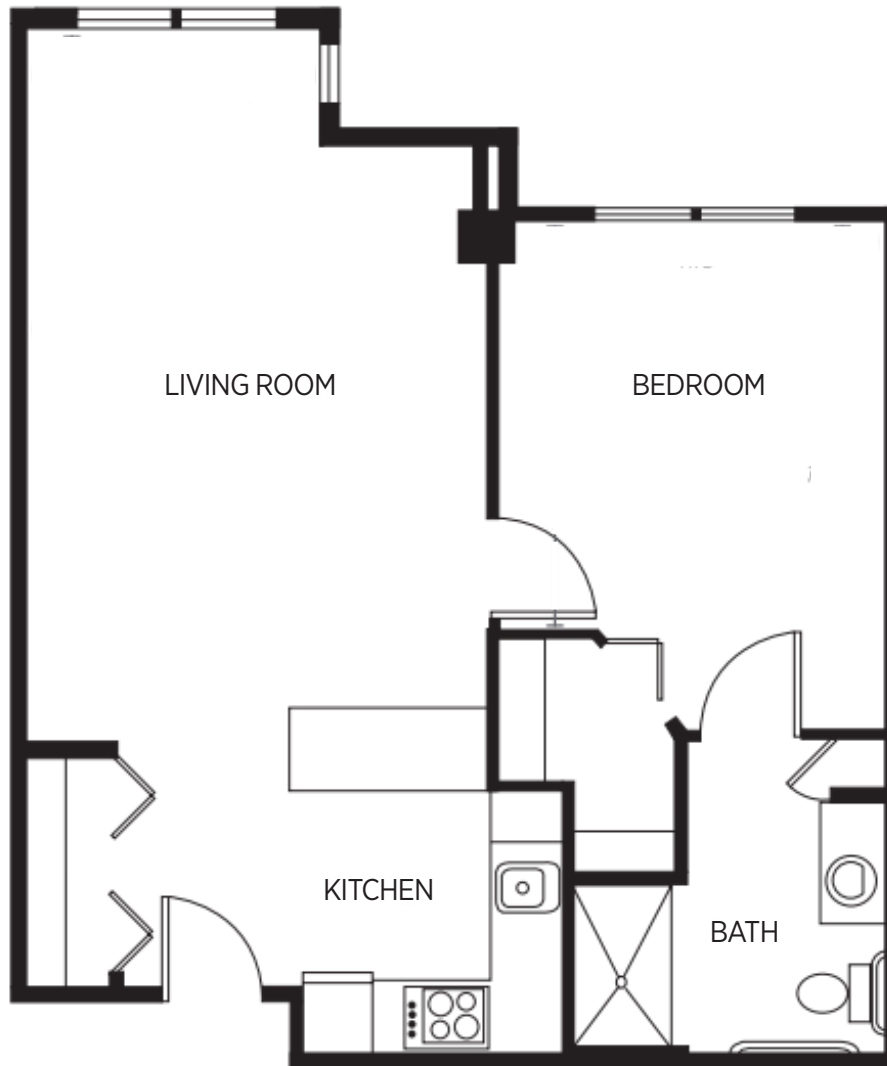

MIRAMONT POINTE

Senior Living

The Arcadia

One Bedroom - 600 sq ft

Floor plans are for general reference only and are not to scale.

MIRAMONT POINTE

Senior Living

The Aurora

One Bedroom - 640 sq ft

Floor plans are for general reference only and are not to scale.

MIRAMONT POINTE

Senior Living

The Alder

One Bedroom - 740 sq ft

Floor plans are for general reference only and are not to scale.

MIRAMONT POINTE

Senior Living

The Allston

One Bedroom - 840 sq ft

Floor plans are for general reference only and are not to scale.

MIRAMONT POINTE

Senior Living

The Albany

One Bedroom/Den - 840 sq ft

Floor plans are for general reference only and are not to scale.