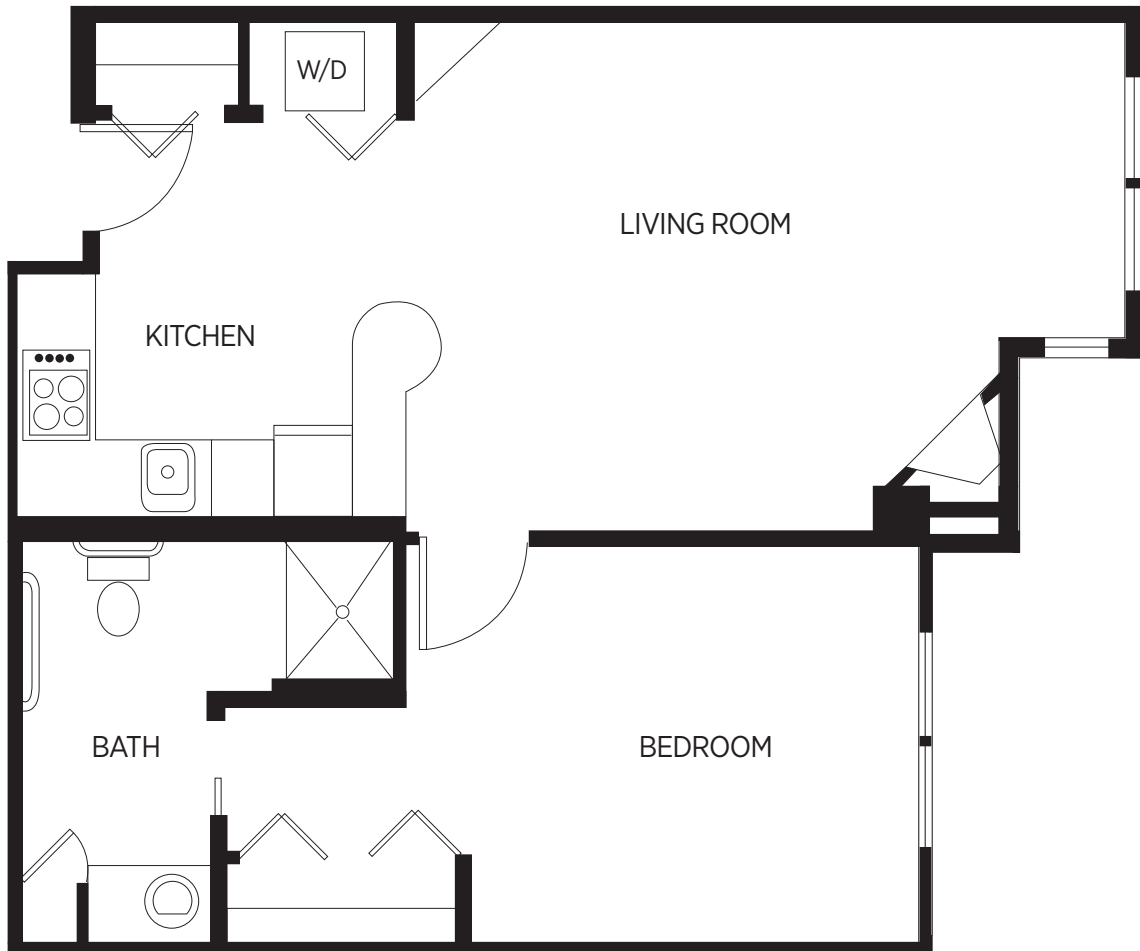

MIRAMONT POINTE

Senior Living

The Arcadia

One Bedroom - 600 sq ft

Floor plans are for general reference only and are not to scale.

MIRAMONT POINTE

Senior Living

The Aurora

One Bedroom - 640 sq ft

Floor plans are for general reference only and are not to scale.

MIRAMONT POINTE

Senior Living

The Alder

One Bedroom - 740 sq ft

Floor plans are for general reference only and are not to scale.

MIRAMONT POINTE

Senior Living

The Allston

One Bedroom - 840 sq ft

Floor plans are for general reference only and are not to scale.

MIRAMONT POINTE

Senior Living

The Albany

One Bedroom/Den - 840 sq ft

Floor plans are for general reference only and are not to scale.