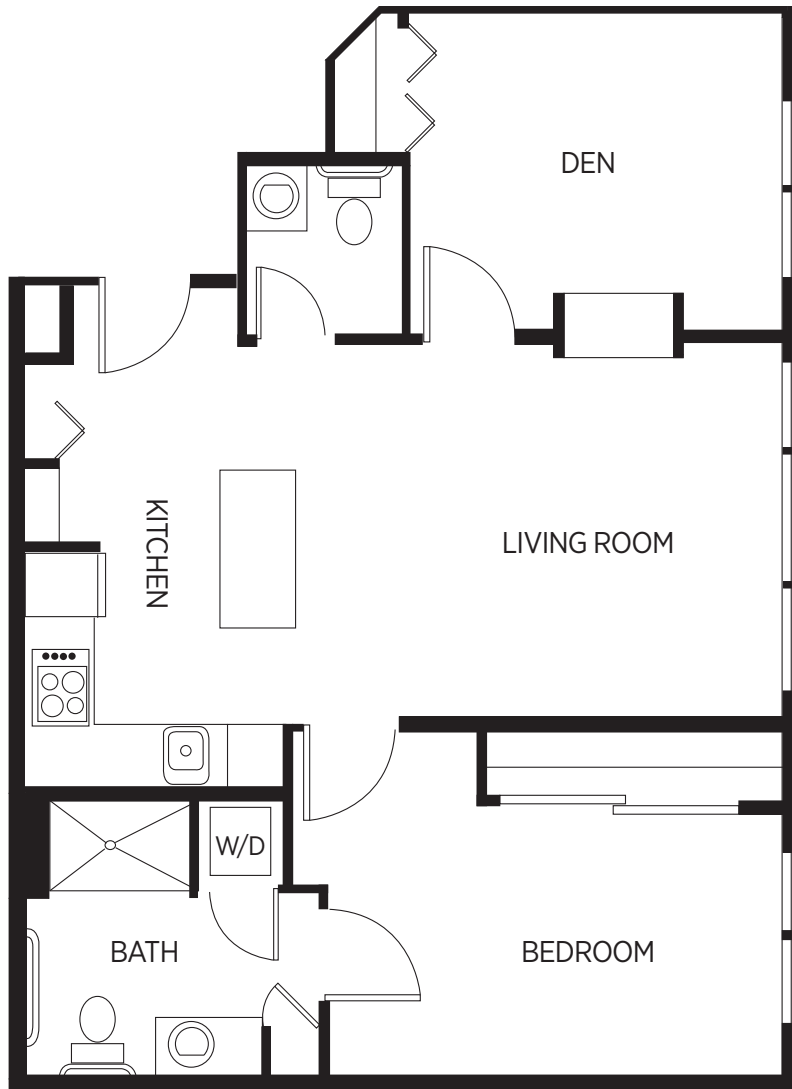

MIRAMONT POINTE

Senior Living

The Arcadia

One Bedroom - 600 sq ft

Floor plans are for general reference only and are not to scale.

MIRAMONT POINTE

Senior Living

The Aurora

One Bedroom - 640 sq ft

Floor plans are for general reference only and are not to scale.

MIRAMONT POINTE

Senior Living

The Alder

One Bedroom - 740 sq ft

Floor plans are for general reference only and are not to scale.

MIRAMONT POINTE

Senior Living

The Allston

One Bedroom - 840 sq ft

Floor plans are for general reference only and are not to scale.

MIRAMONT POINTE

Senior Living

The Albany

One Bedroom/Den - 840 sq ft

Floor plans are for general reference only and are not to scale.