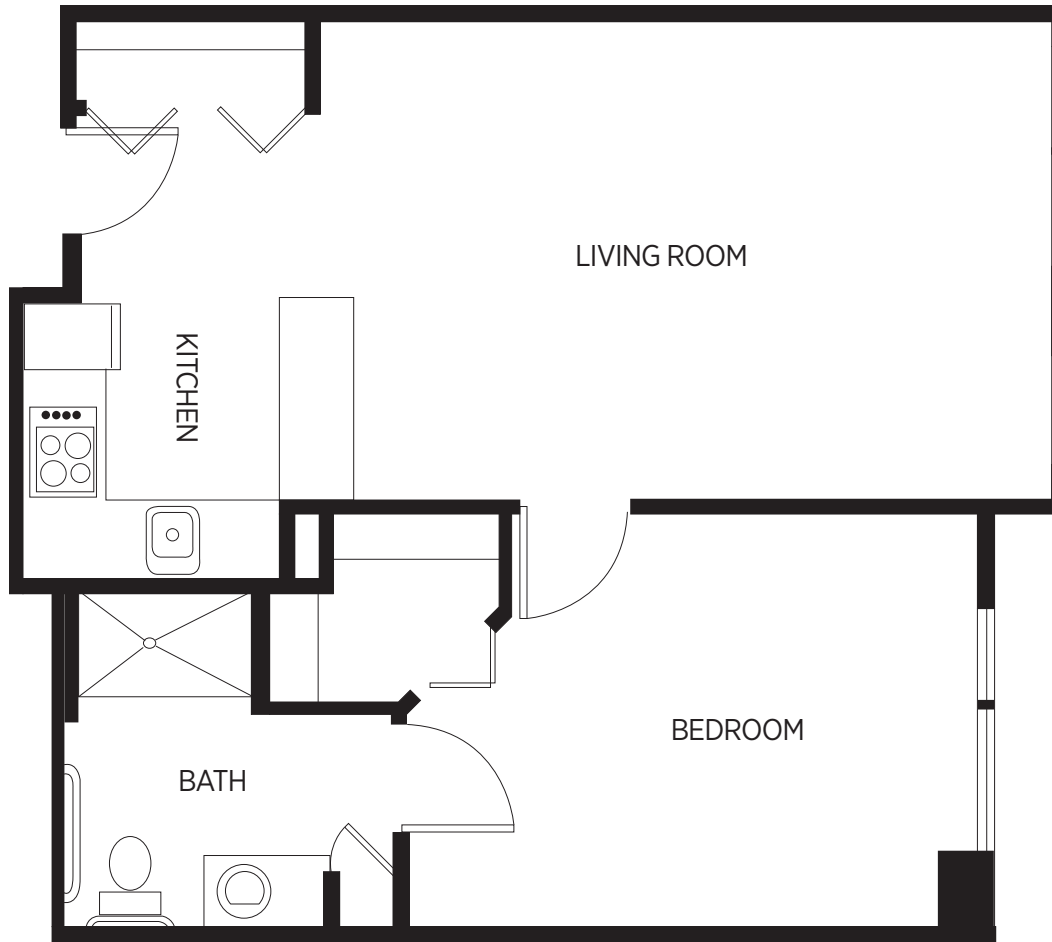

MIRAMONT POINTE

Senior Living

The Arcadia

One Bedroom - 600 sq ft

Floor plans are for general reference only and are not to scale.

MIRAMONT POINTE

Senior Living

The Aurora

One Bedroom - 640 sq ft

Floor plans are for general reference only and are not to scale.

MIRAMONT POINTE

Senior Living

The Alder

One Bedroom - 740 sq ft

Floor plans are for general reference only and are not to scale.

MIRAMONT POINTE

Senior Living

The Allston

One Bedroom - 840 sq ft

Floor plans are for general reference only and are not to scale.

MIRAMONT POINTE

Senior Living

The Albany

One Bedroom/Den - 840 sq ft

Floor plans are for general reference only and are not to scale.